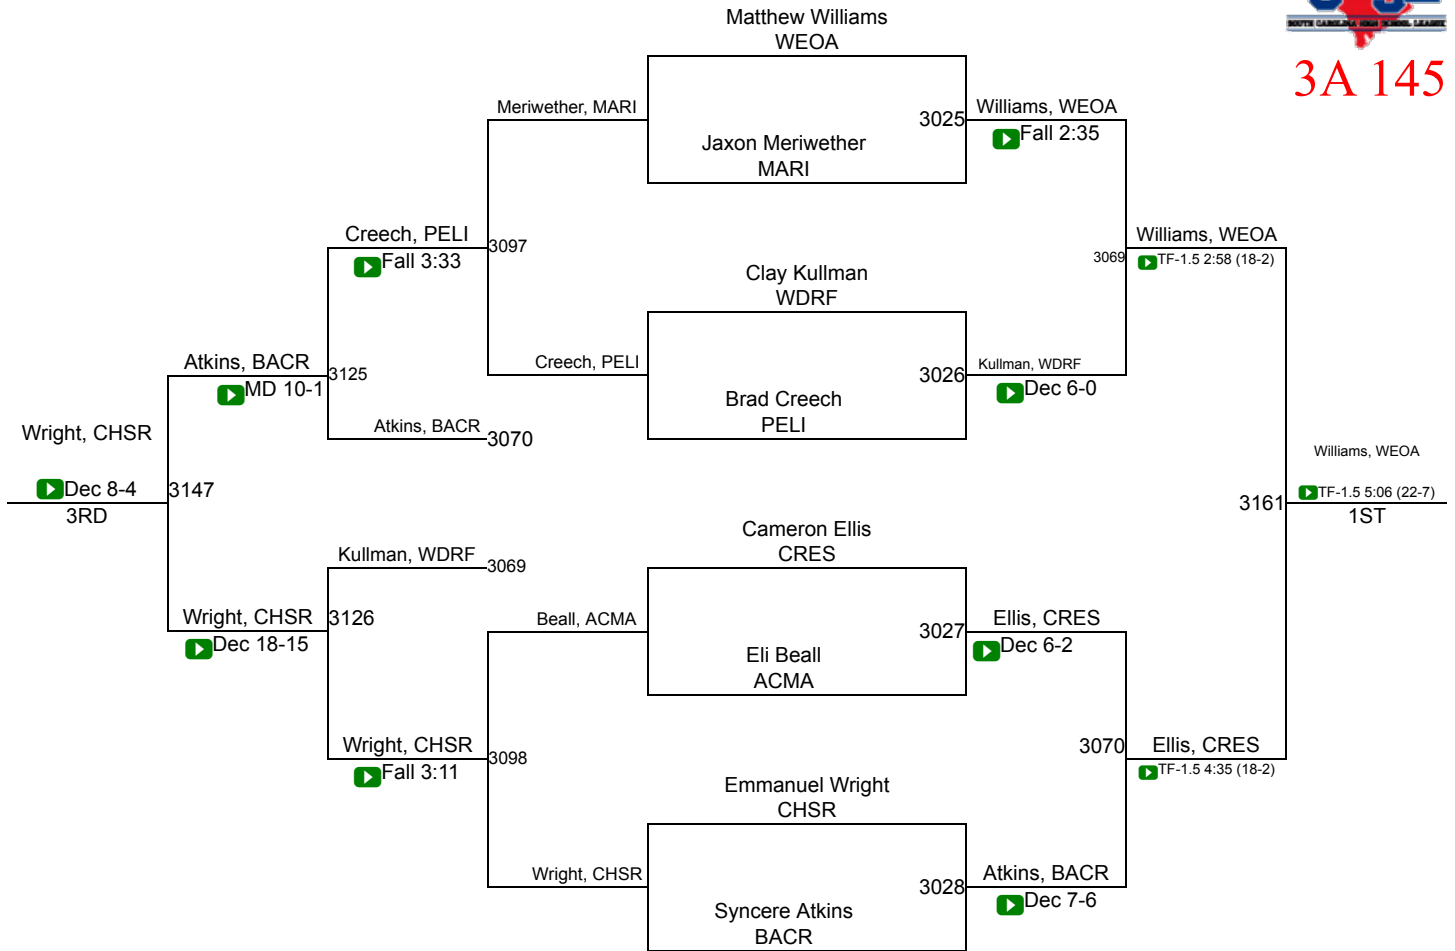

SCHSL State Championships

SCHSL State Championships

3A 138

SCHSL State Championships

SCHSL State Championships

3A 152

SCHSL State Championships

SCHSL State Championships

3A 170

SCHSL State Championships

3A 182

SCHSL State Championships

3A 195

SCHSL State Championships

3A 220

SCHSL State Championships