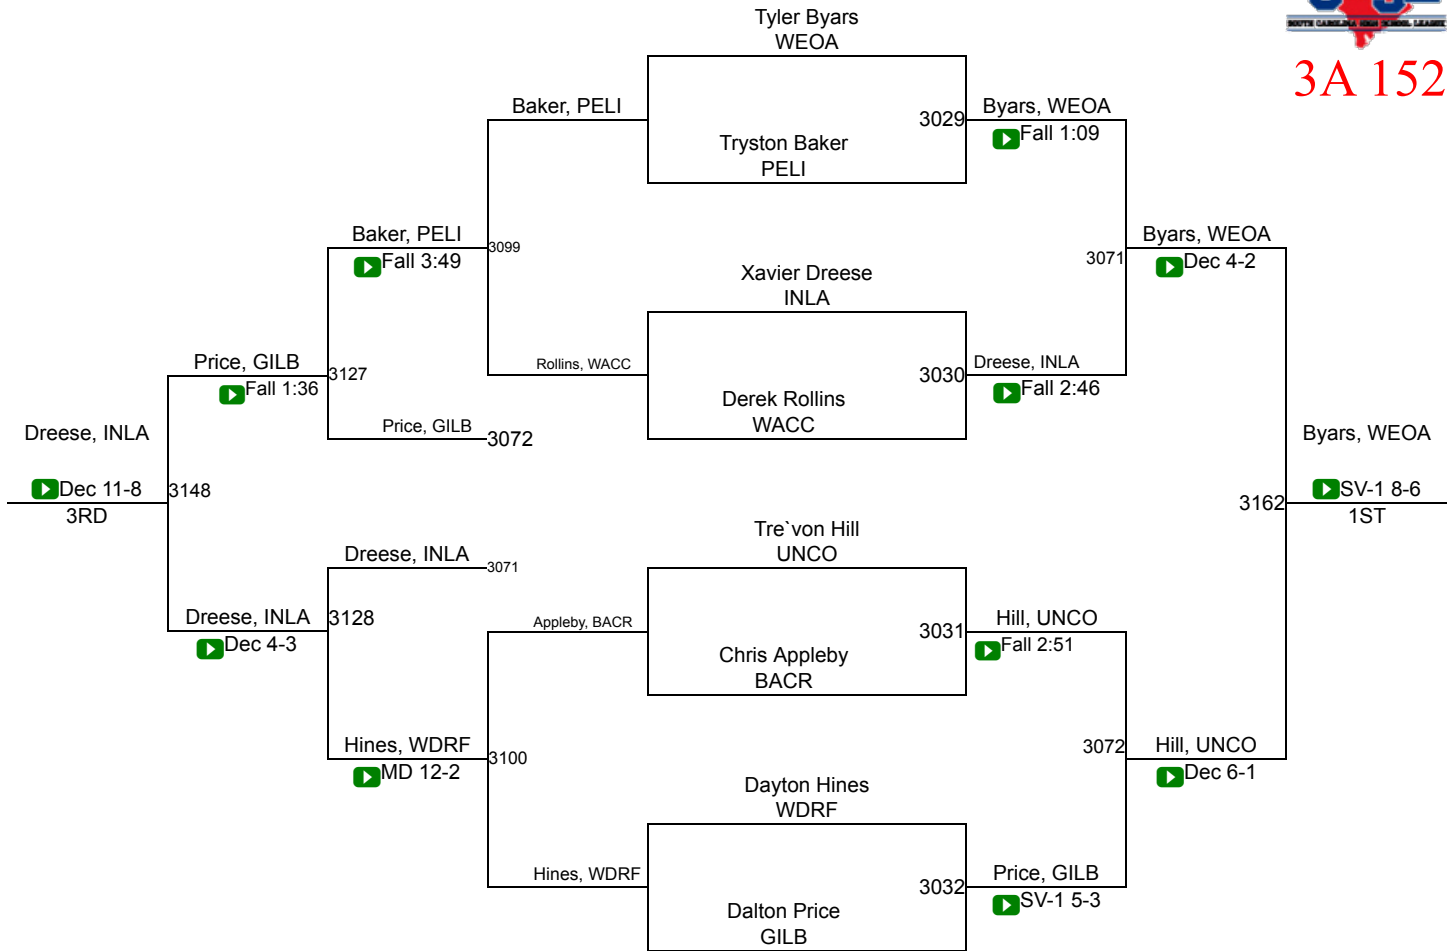

SCHSL State Championships

SCHSL State Championships

3A 138

SCHSL State Championships

SCHSL State Championships

3A 152

SCHSL State Championships

SCHSL State Championships