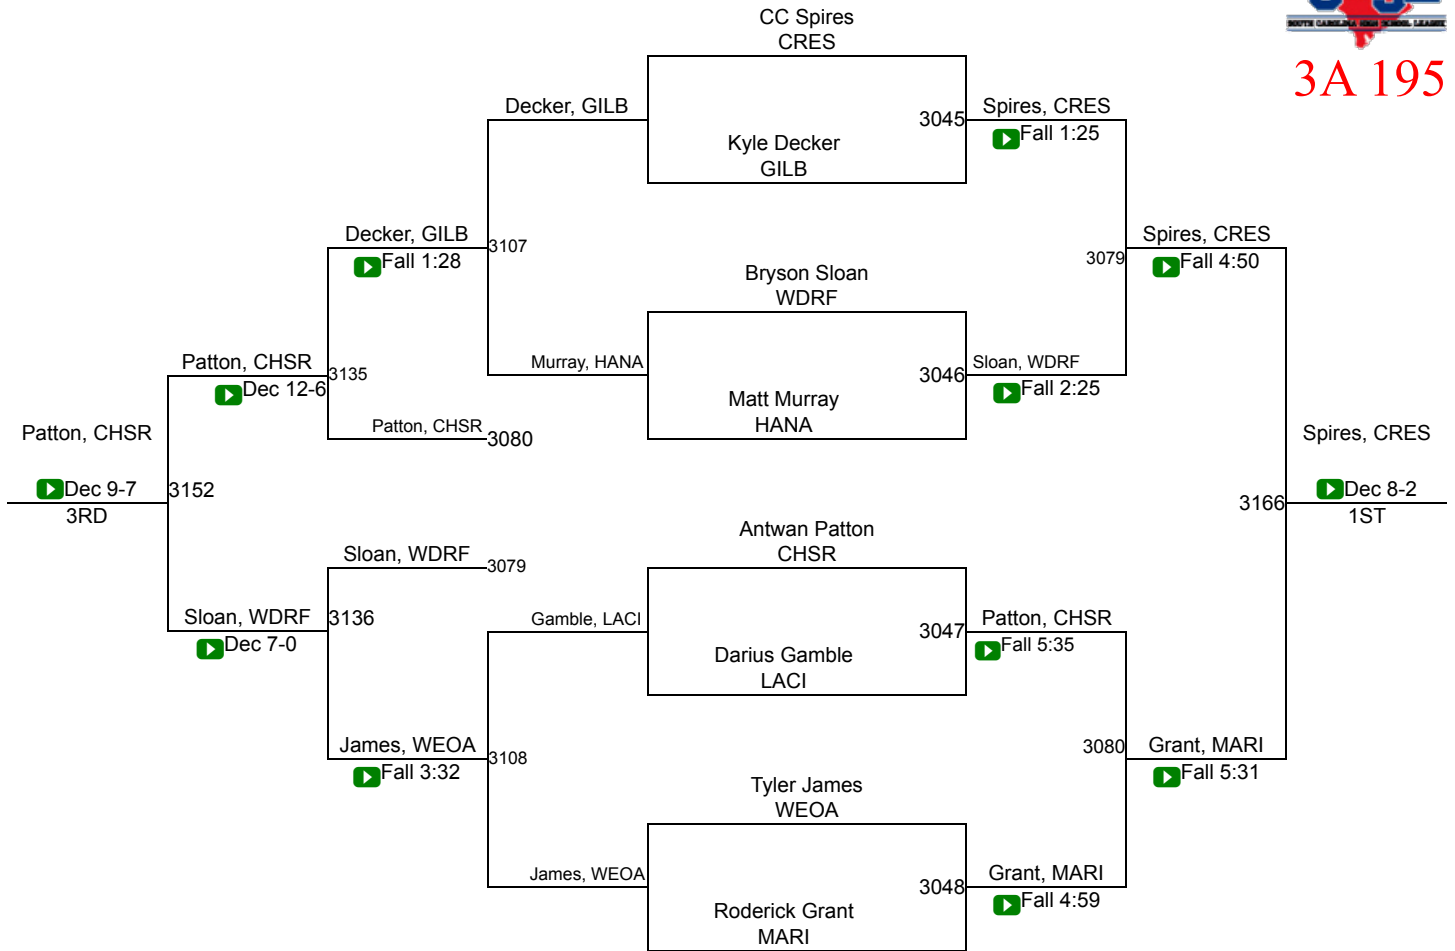

3A 170

SCHSL State Championships

3A 182

SCHSL State Championships

3A 195

SCHSL State Championships

3A 220

SCHSL State Championships