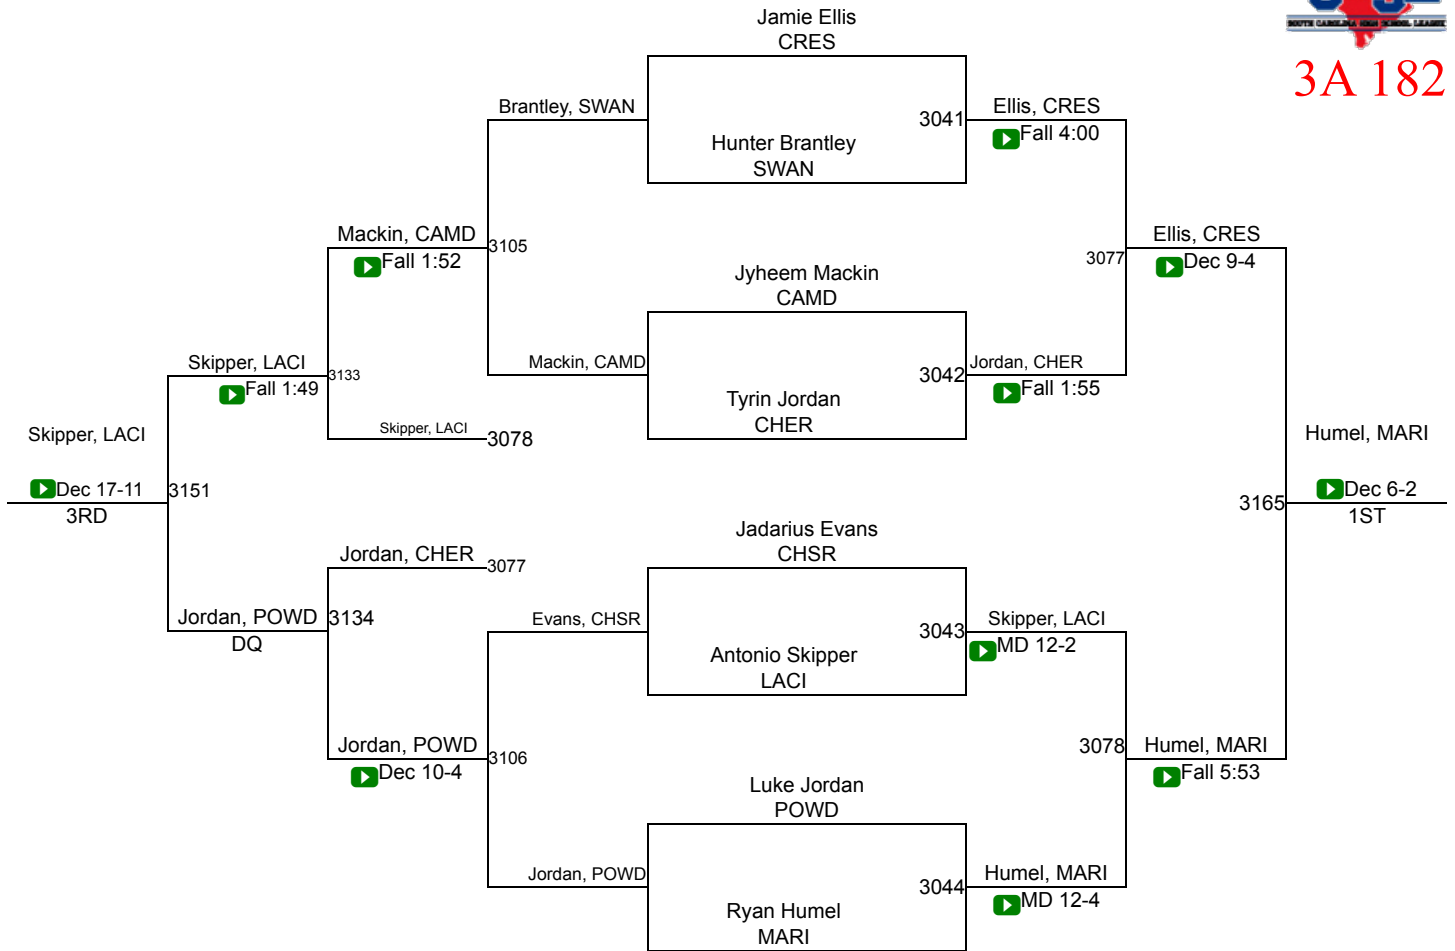

SCHSL State Championships

3A 182