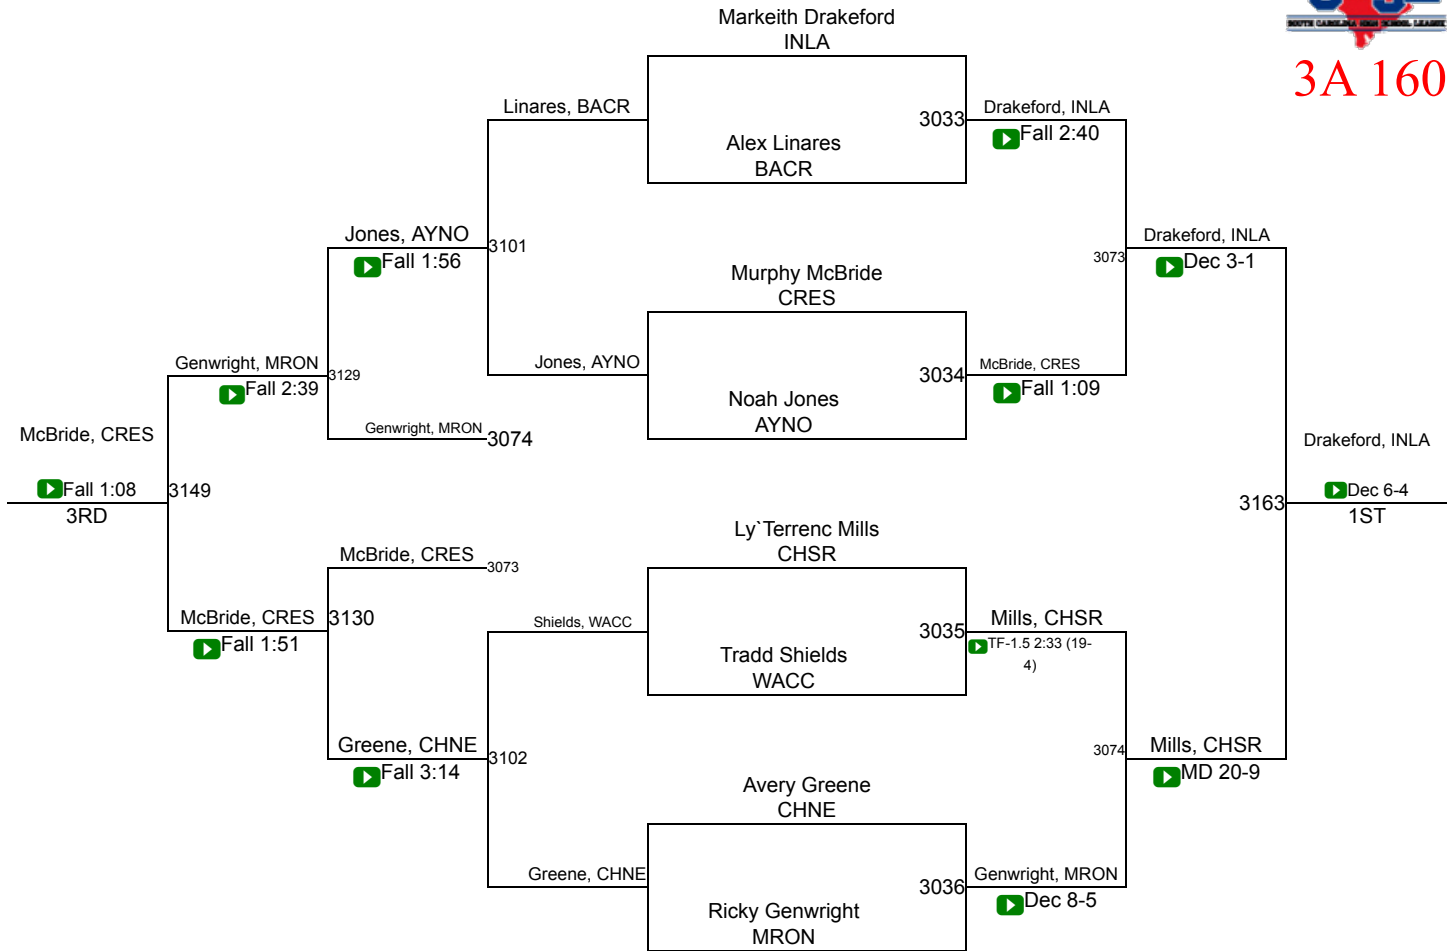

SCHSL State Championships

SCHSL State Championships

3A 138

SCHSL State Championships

SCHSL State Championships

3A 152

SCHSL State Championships

SCHSL State Championships

3A 170

SCHSL State Championships

3A 182

SCHSL State Championships

3A 195

SCHSL State Championships

3A 220

SCHSL State Championships