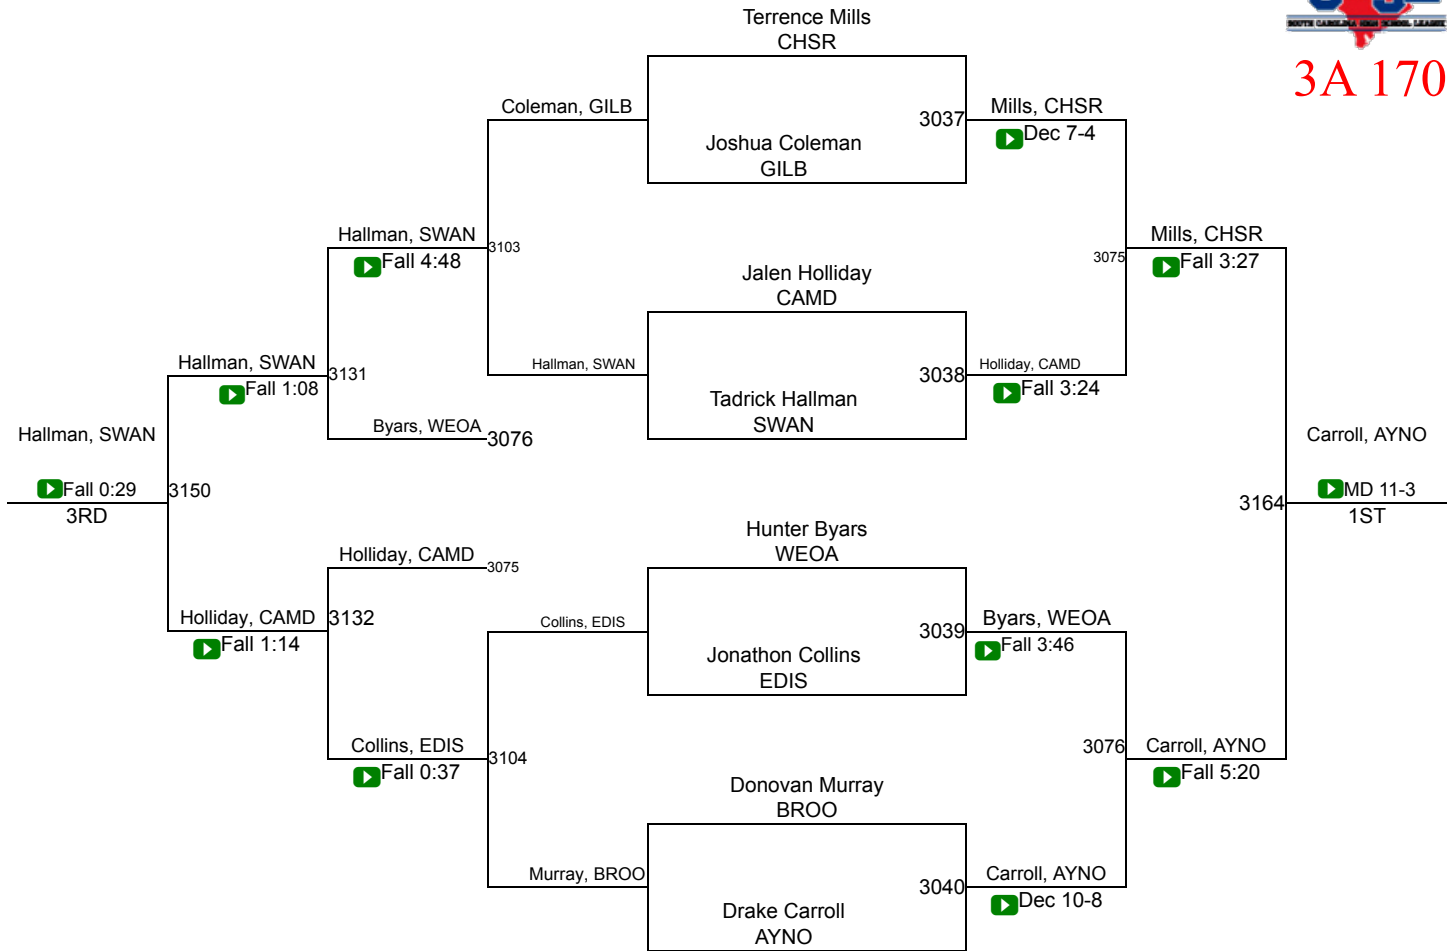

SCHSL State Championships

3A 170